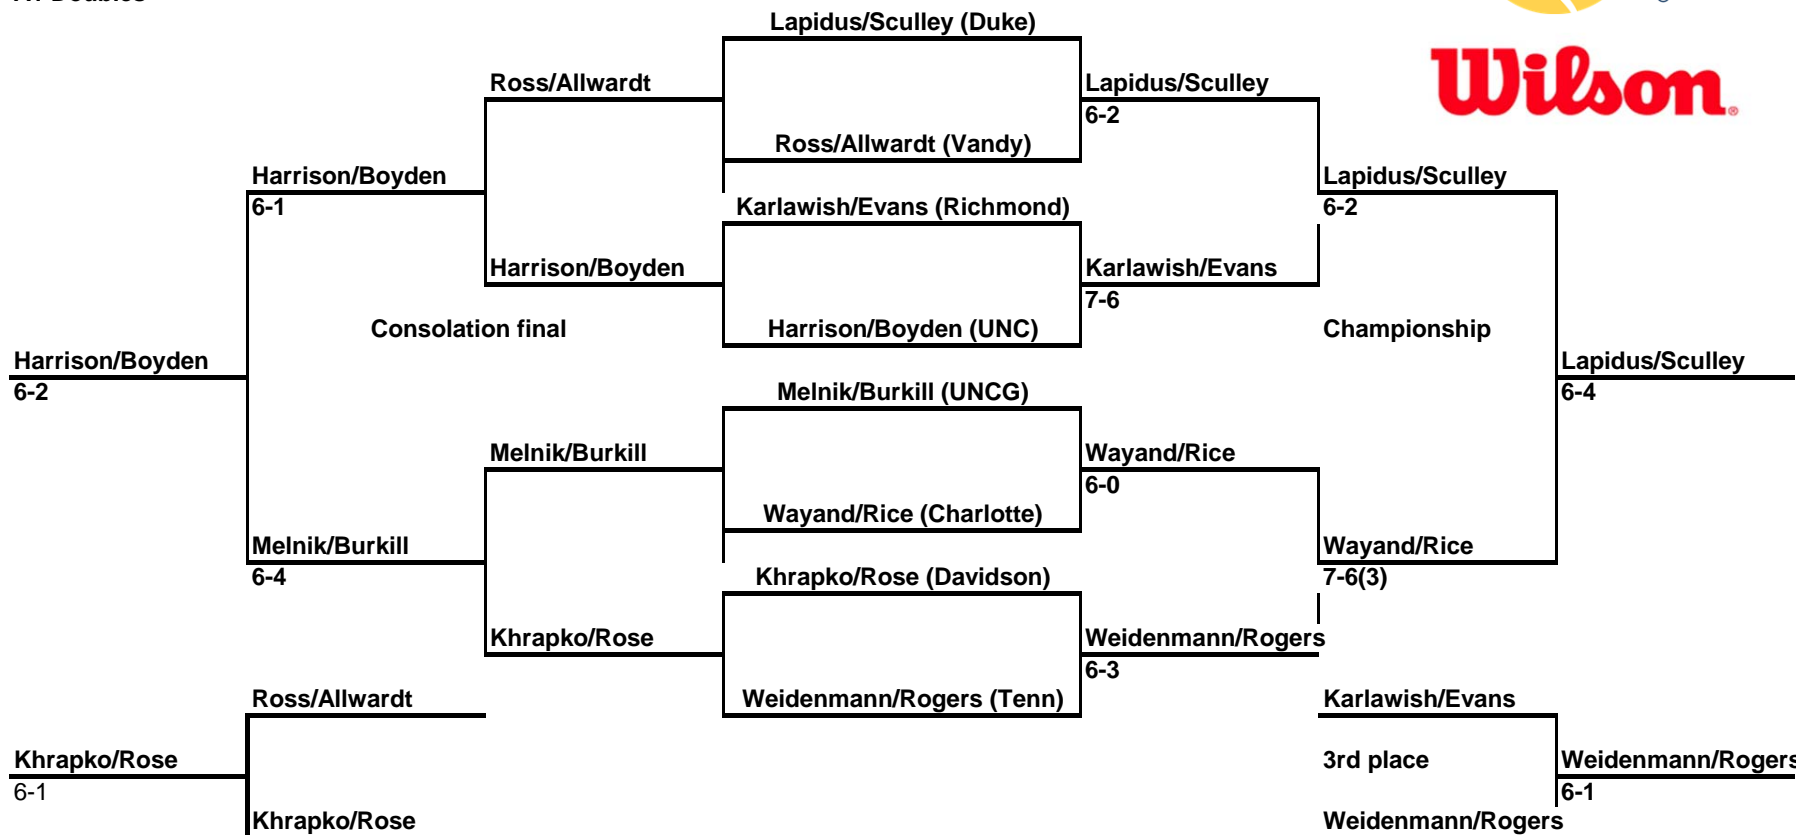

C1 Singles

[49ers Fall Invitational]

An Intercollegiate Tennis Association Sanctioned Event
 Hosted by [CHARLOTTE] * [OCTOBER 27-29]

A1 Doubles

[49ers Fall Invitational]

An Intercollegiate Tennis Association Sanctioned Event
 Hosted by [CHARLOTTE] * [OCTOBER 27-29]