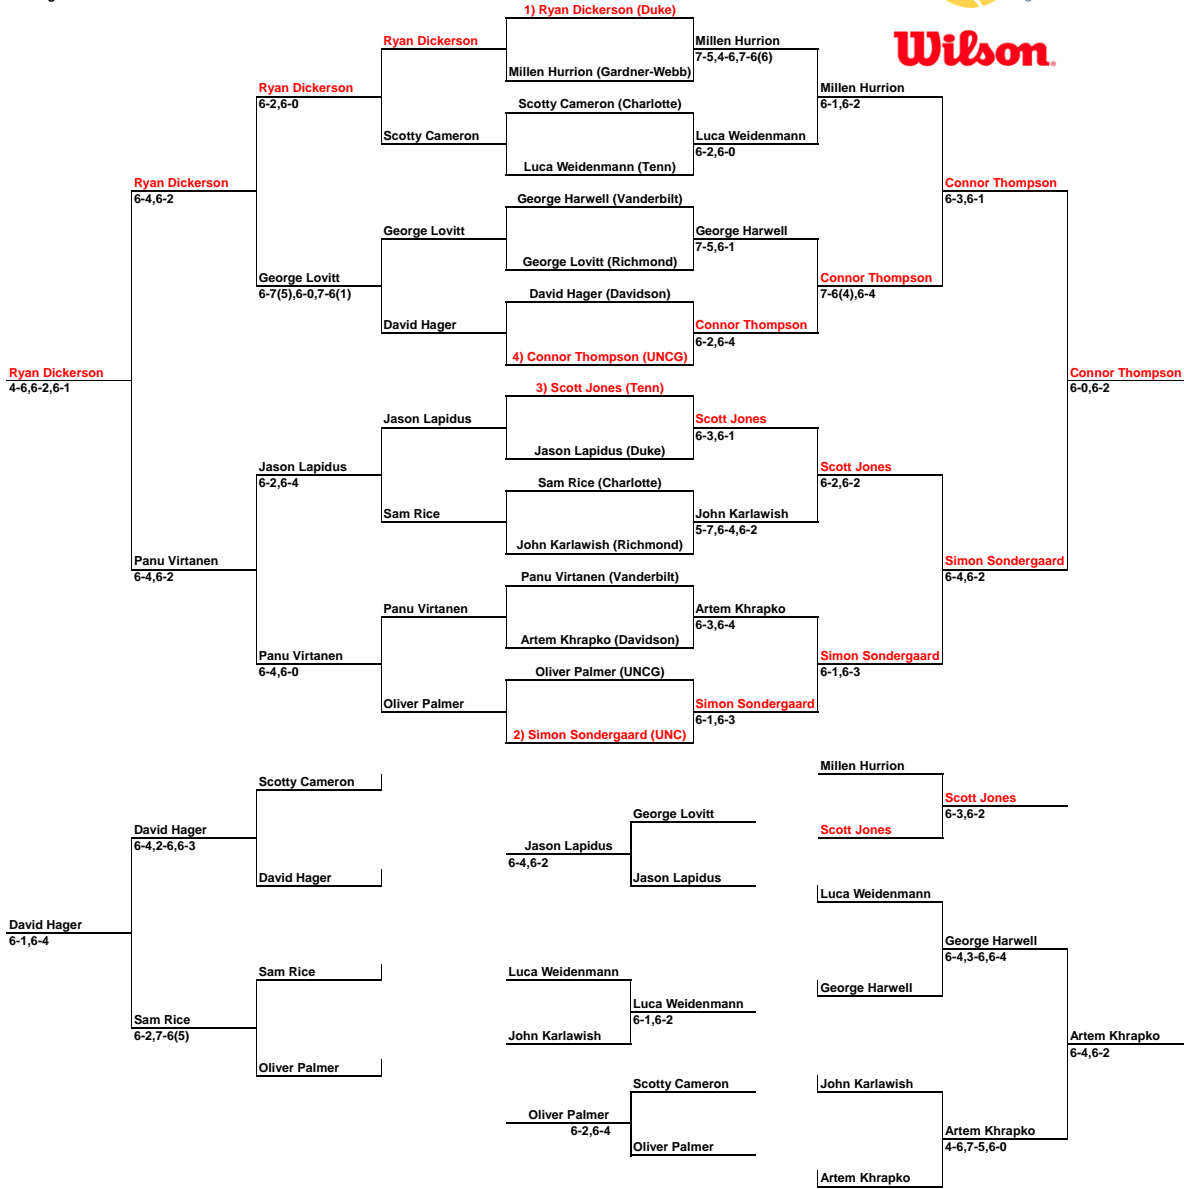

[49ers Fall Invitational]
 An Intercollegiate Tennis Association Sanctioned Event
 Hosted by [CHARLOTTE] * [OCTOBER 27-29]

A1 Singles

[49ers Fall Invitational]
 An Intercollegiate Tennis Association Sanctioned Event
 Hosted by [CHARLOTTE] * [OCTOBER 27-29]

B1 Singles

[49ers Fall Invitational]
 An Intercollegiate Tennis Association Sanctioned Event
 Hosted by [CHARLOTTE] * [OCTOBER 27-29]

B2 Singles

[49ers Fall Invitational]
 An Intercollegiate Tennis Association Sanctioned Event
 Hosted by [CHARLOTTE] * [OCTOBER 27-29]