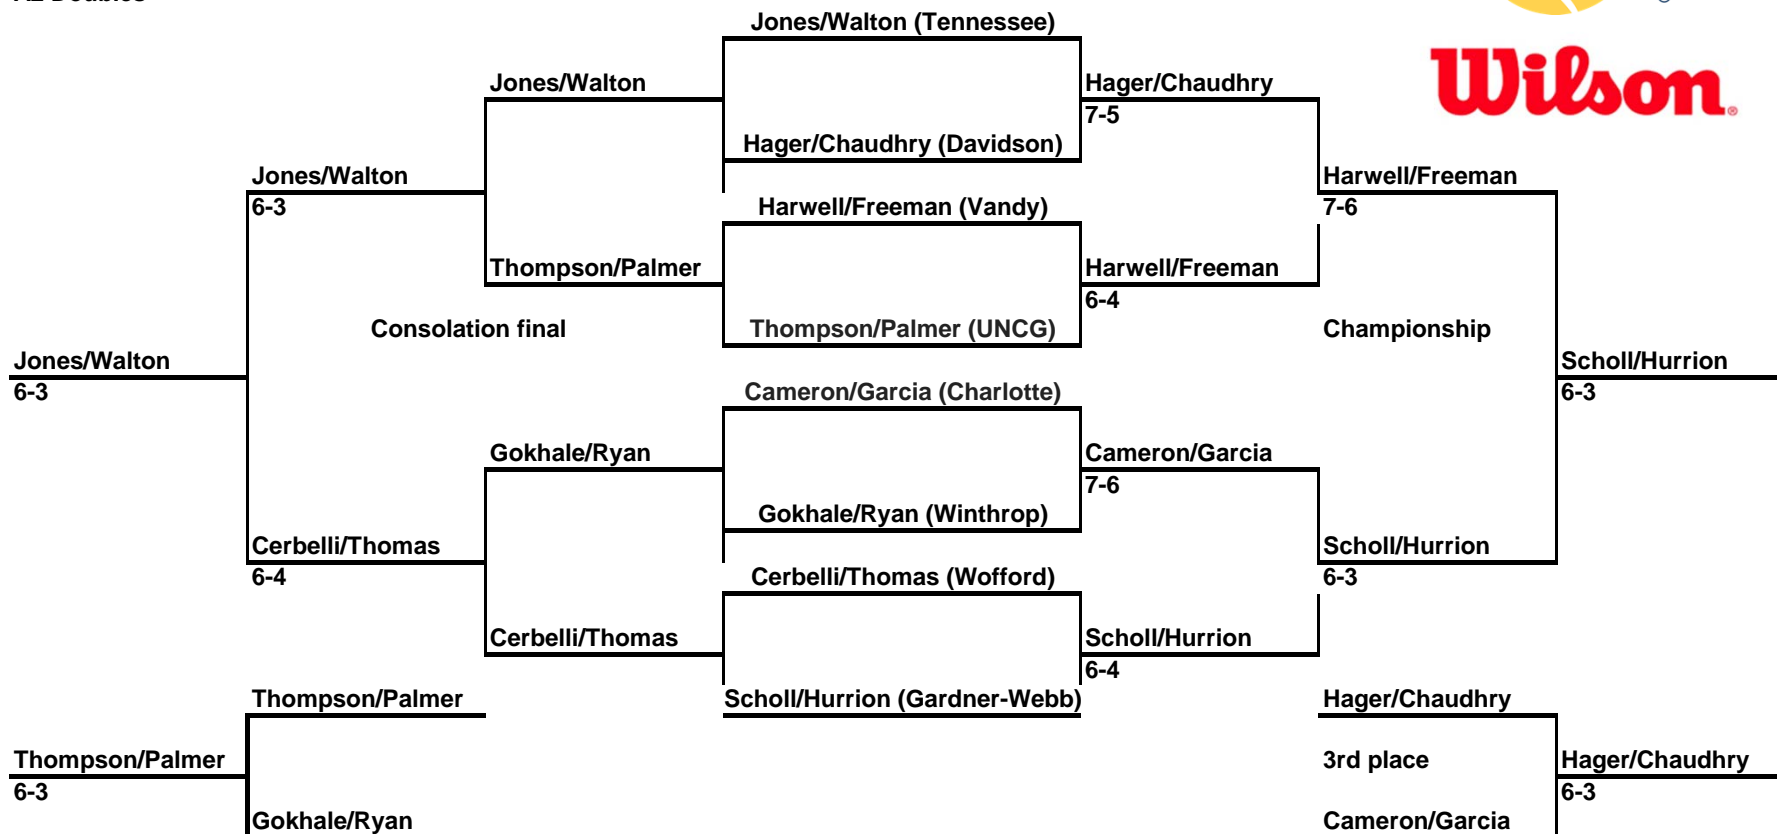

[49ers Fall Invitational]

An Intercollegiate Tennis Association Sanctioned Event
Hosted by [CHARLOTTE] * [OCTOBER 27-29]

A2 Doubles