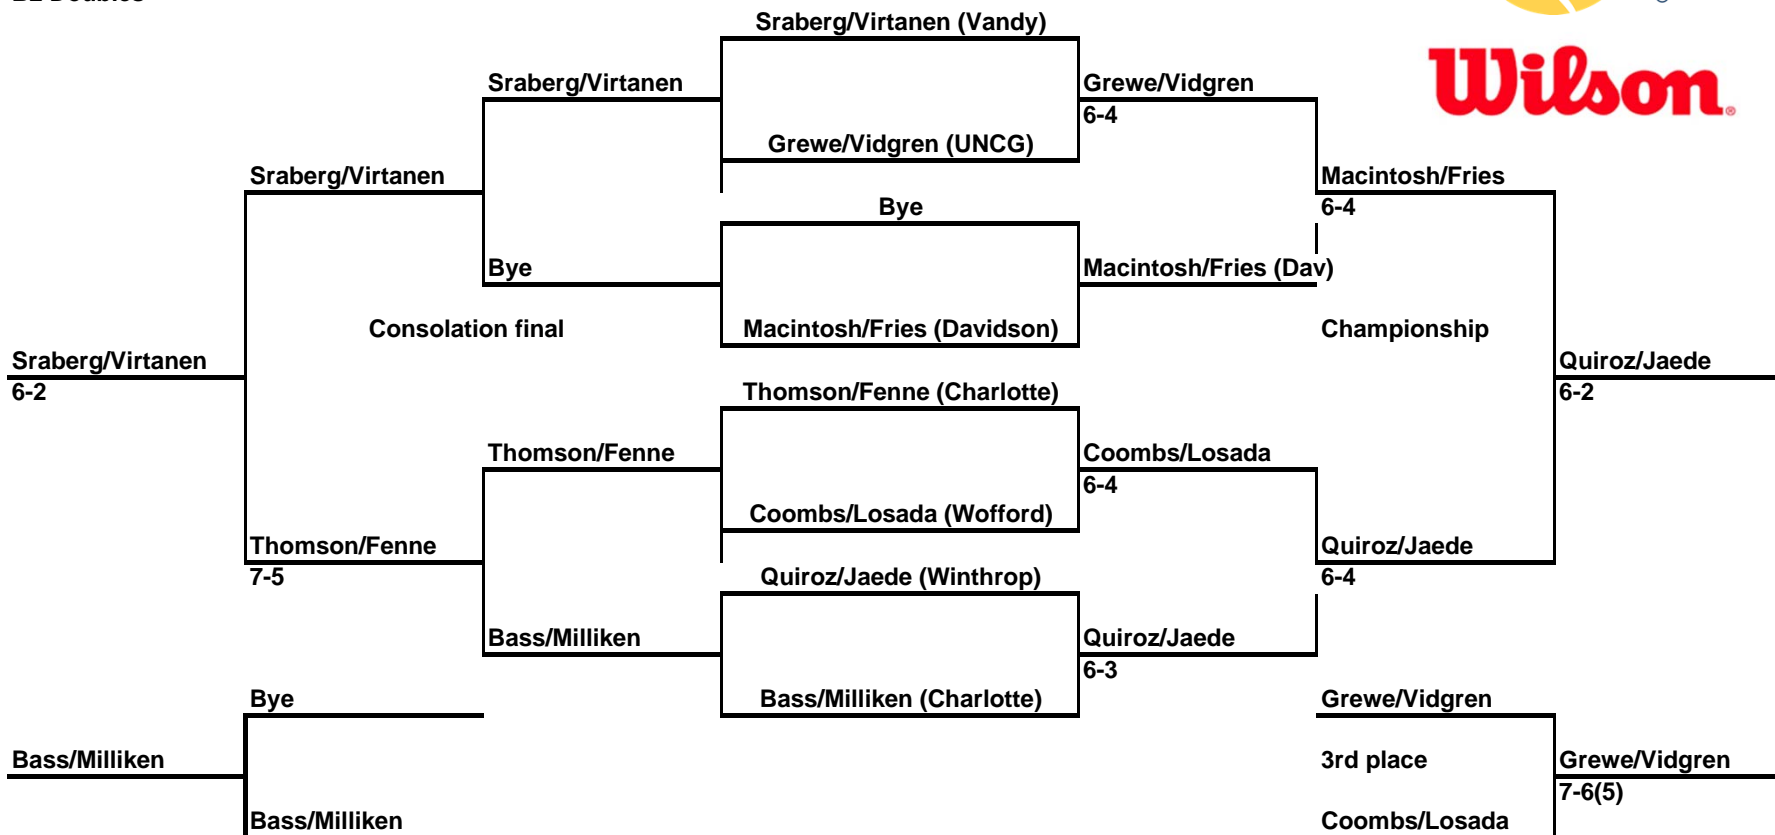

Hosted by [CHARLOTTE] * [OCTOBER 27-29]

B2 Doubles

Round Robin

Round 1

Wilson/Gonzales (NC A&T) vs Crawford/Schoen (Wofford) Wofford 6-4

Lawrence/Caban (NC A&T) vs Puga/Brennan (Gardner-Webb) GW 6-2

Round 2