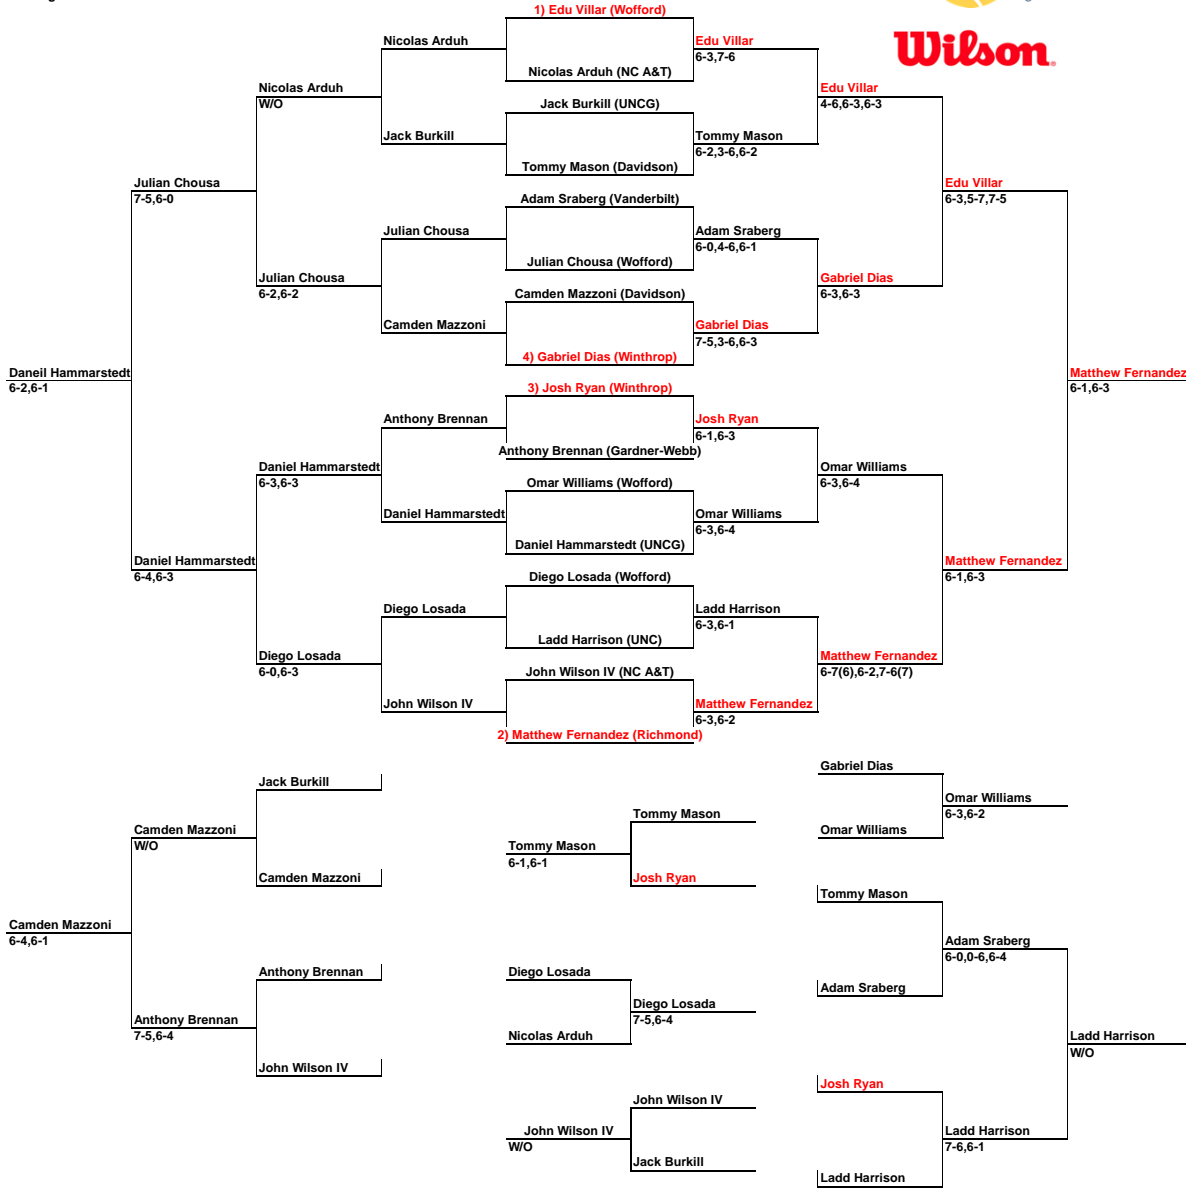

[49ers Fall Invitational]
An Intercollegiate Tennis Association Sanctioned Event
Hosted by [CHARLOTTE] * [OCTOBER 27-29]

B2 Singles