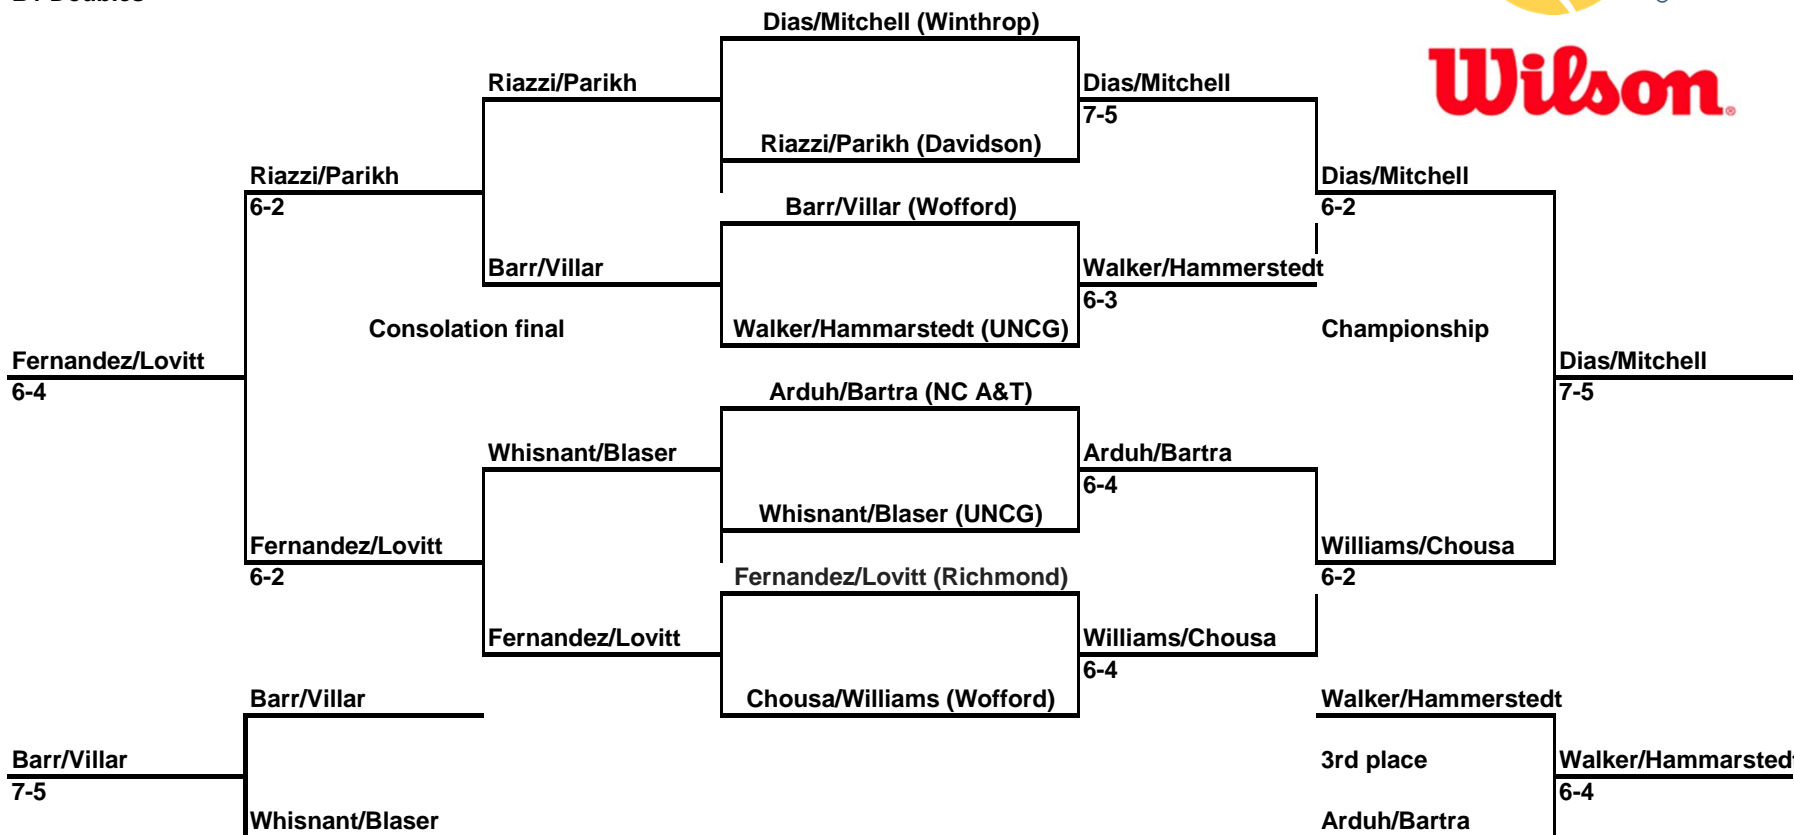

A2 Doubles

[49ers Fall Invitational]

An Intercollegiate Tennis Association Sanctioned Event
 Hosted by [CHARLOTTE] * [OCTOBER 27-29]

B1 Doubles

[49ers Fall Invitational]

An Intercollegiate Tennis Association Sanctioned Event

Hosted by [CHARLOTTE] * [OCTOBER 27-29]

B2 Doubles

Round Robin

Round 1

Wilson/Gonzales (NC A&T) vs Crawford/Schoen (Wofford) Wofford 6-4

Lawrence/Caban (NC A&T) vs Puga/Brennan (Gardner-Webb) GW 6-2

Round 2